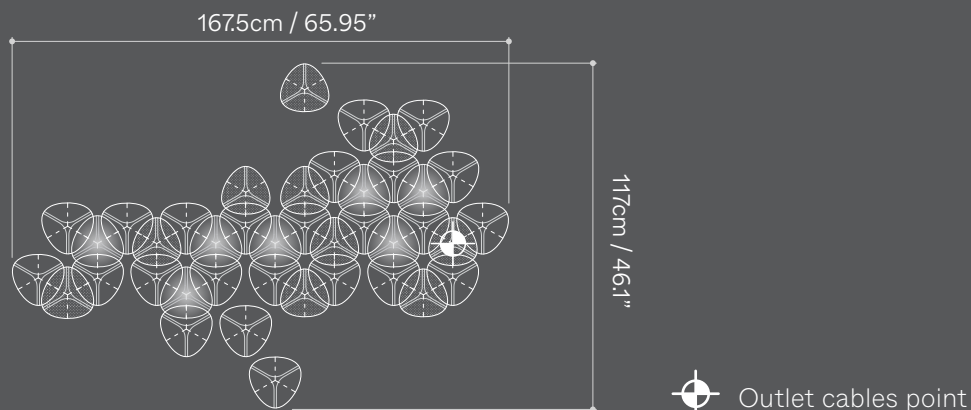

### FEATURES

<b>Number of glasses</b>	40 pieces
<b>Materials</b>	Glass, Stainless steel & Aluminium
<b>Weight</b>	10.6 kg / 23.4 lb
<b>Environment</b>	Indoor only
<b>Gamma colours</b>	

### GENERAL DIMENSIONS